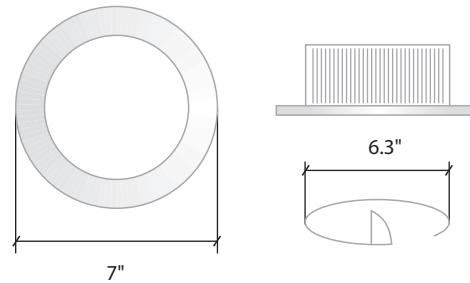

6" Retrofit Light

The 6" retrofit light kits are designed to replace traditional light sources in typical 6" recessed housings.

The product is DIMMABLE which insures even greater energy savings.

Advantages:

Accessories

Integrated Power Supply

LED

10W = 75W lub 26W

Technical Specs

Model	CRPDL6 (WW, NW)
Casing color	silver, white
Current	110VAC
Power	10W
Frequency	60Hz
Safety Certification	II
IP Code	IP20

Optical Specs

Model	Luminous flux	Beam angle	Colour temperature	CRI	Life span of the LED
CRPDL6 (WW)	700lm	120°	3000°K	+75	50000h
CRPDL6 (NW)	750lm	120°	4000°K	+75	50000h

6" Retrofit Light