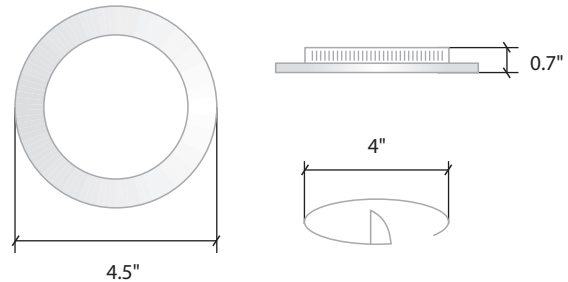

Technical Specs

Model	CPRFP4CV24
Casing color	silver, white
Current	110VAC
Power	9.2W
Frequency	60Hz
Safety Certification	II
IP Code	IP20

Optical Specs

Model	Luminous flux	Beam angle	Color temperature	CRI	Life span of the LED
CPRFP4CV24	500lm	120°	3000'K	+75	50000h
CPRFP4CV24	550lm	120°	4000'K	+75	50000h

LED Flat Spot Light 4